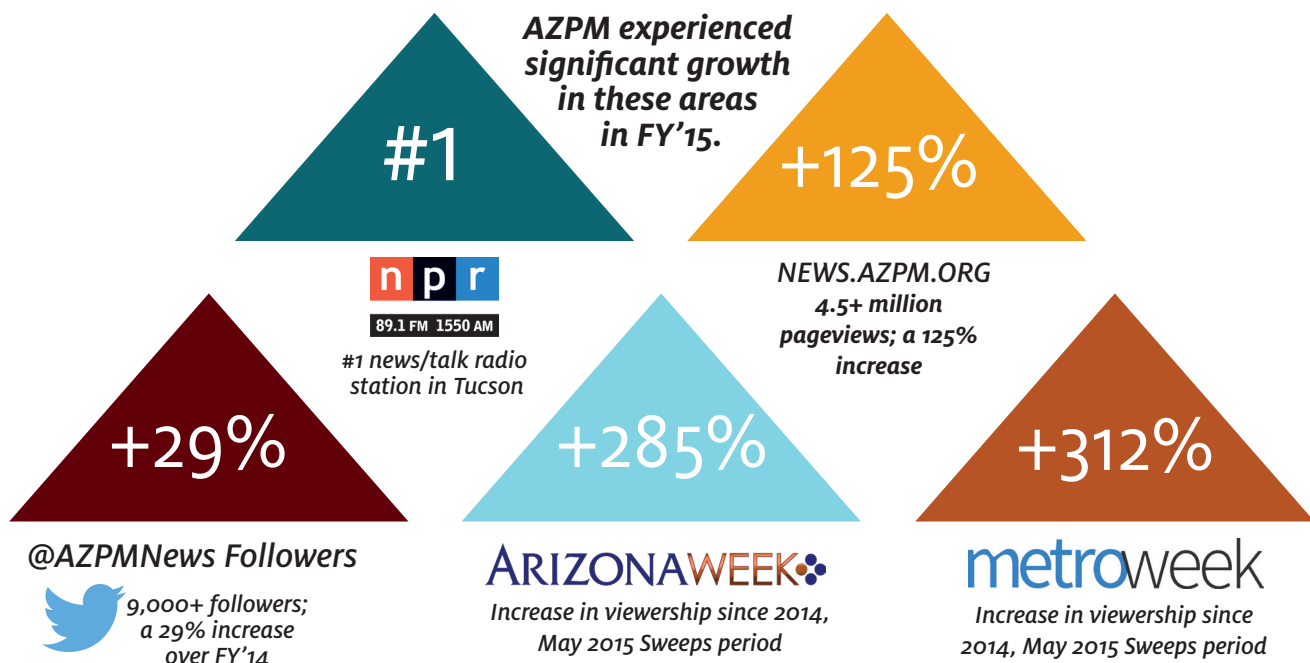

WORLD NEWS AND EVENTS AT HOME, IN THE CAR, AT YOUR FINGERTIPS

Public broadcasting regularly tops the list of the most trusted institutions in the United States*. In addition to its extensive local coverage, AZPM is proud to bring you the very best in-depth national and international news and public affairs programming.

From *Washington Week*, the longest-running primetime news and public affairs program on television, to the award-winning *PBS NewsHour*, to *FRONTLINE*, which *The Atlantic* described as the best news program on television, viewers count on *PBS 6* to bring them up-to-the-minute, in-depth news coverage they can trust.

On radio, listeners tune to *Morning Edition* on *NPR 89.1* to start their day and continue listening for ongoing news and current events coverage with *Here and Now*, *All Things Considered* and *Marketplace*. During the evening hours, *NPR 89.1* serves up *Jazz Night* and broadcasts the *BBC World Service* during overnight hours.

MORE AND MORE PEOPLE TURN TO AZPM FOR NEWS AND PUBLIC AFFAIRS ON TELEVISION, RADIO AND ONLINE.

*Results are from a January 2015 national survey by non-partisan research firm ORC International.