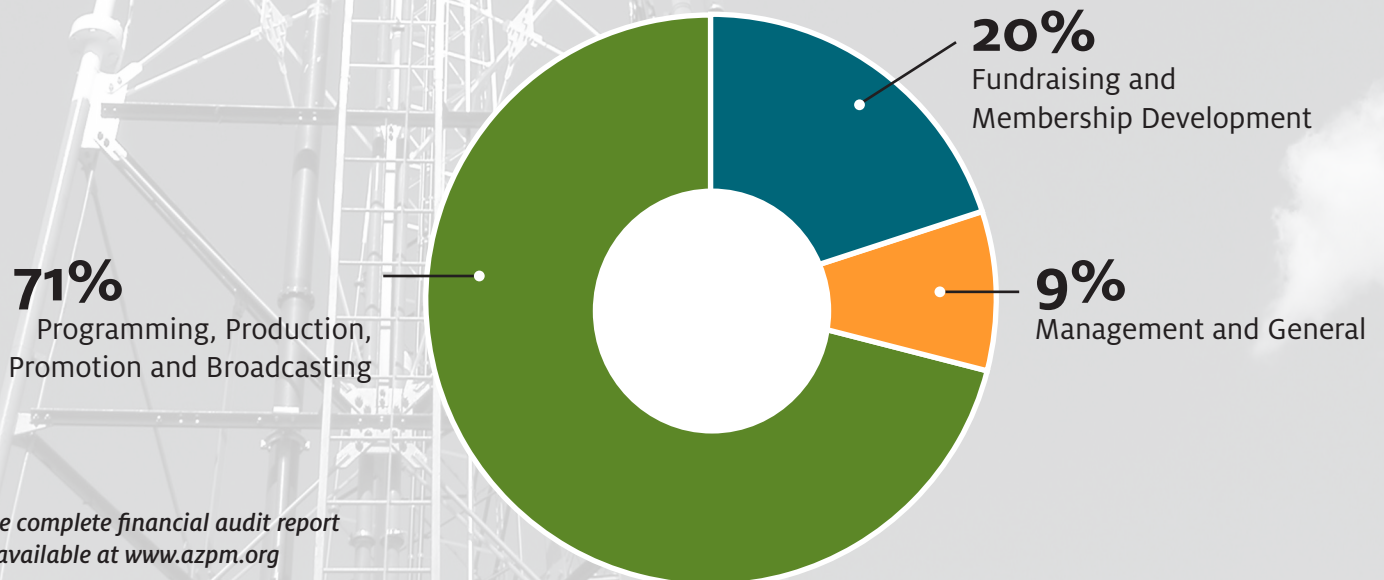

Operating & Non-Operating Expenses