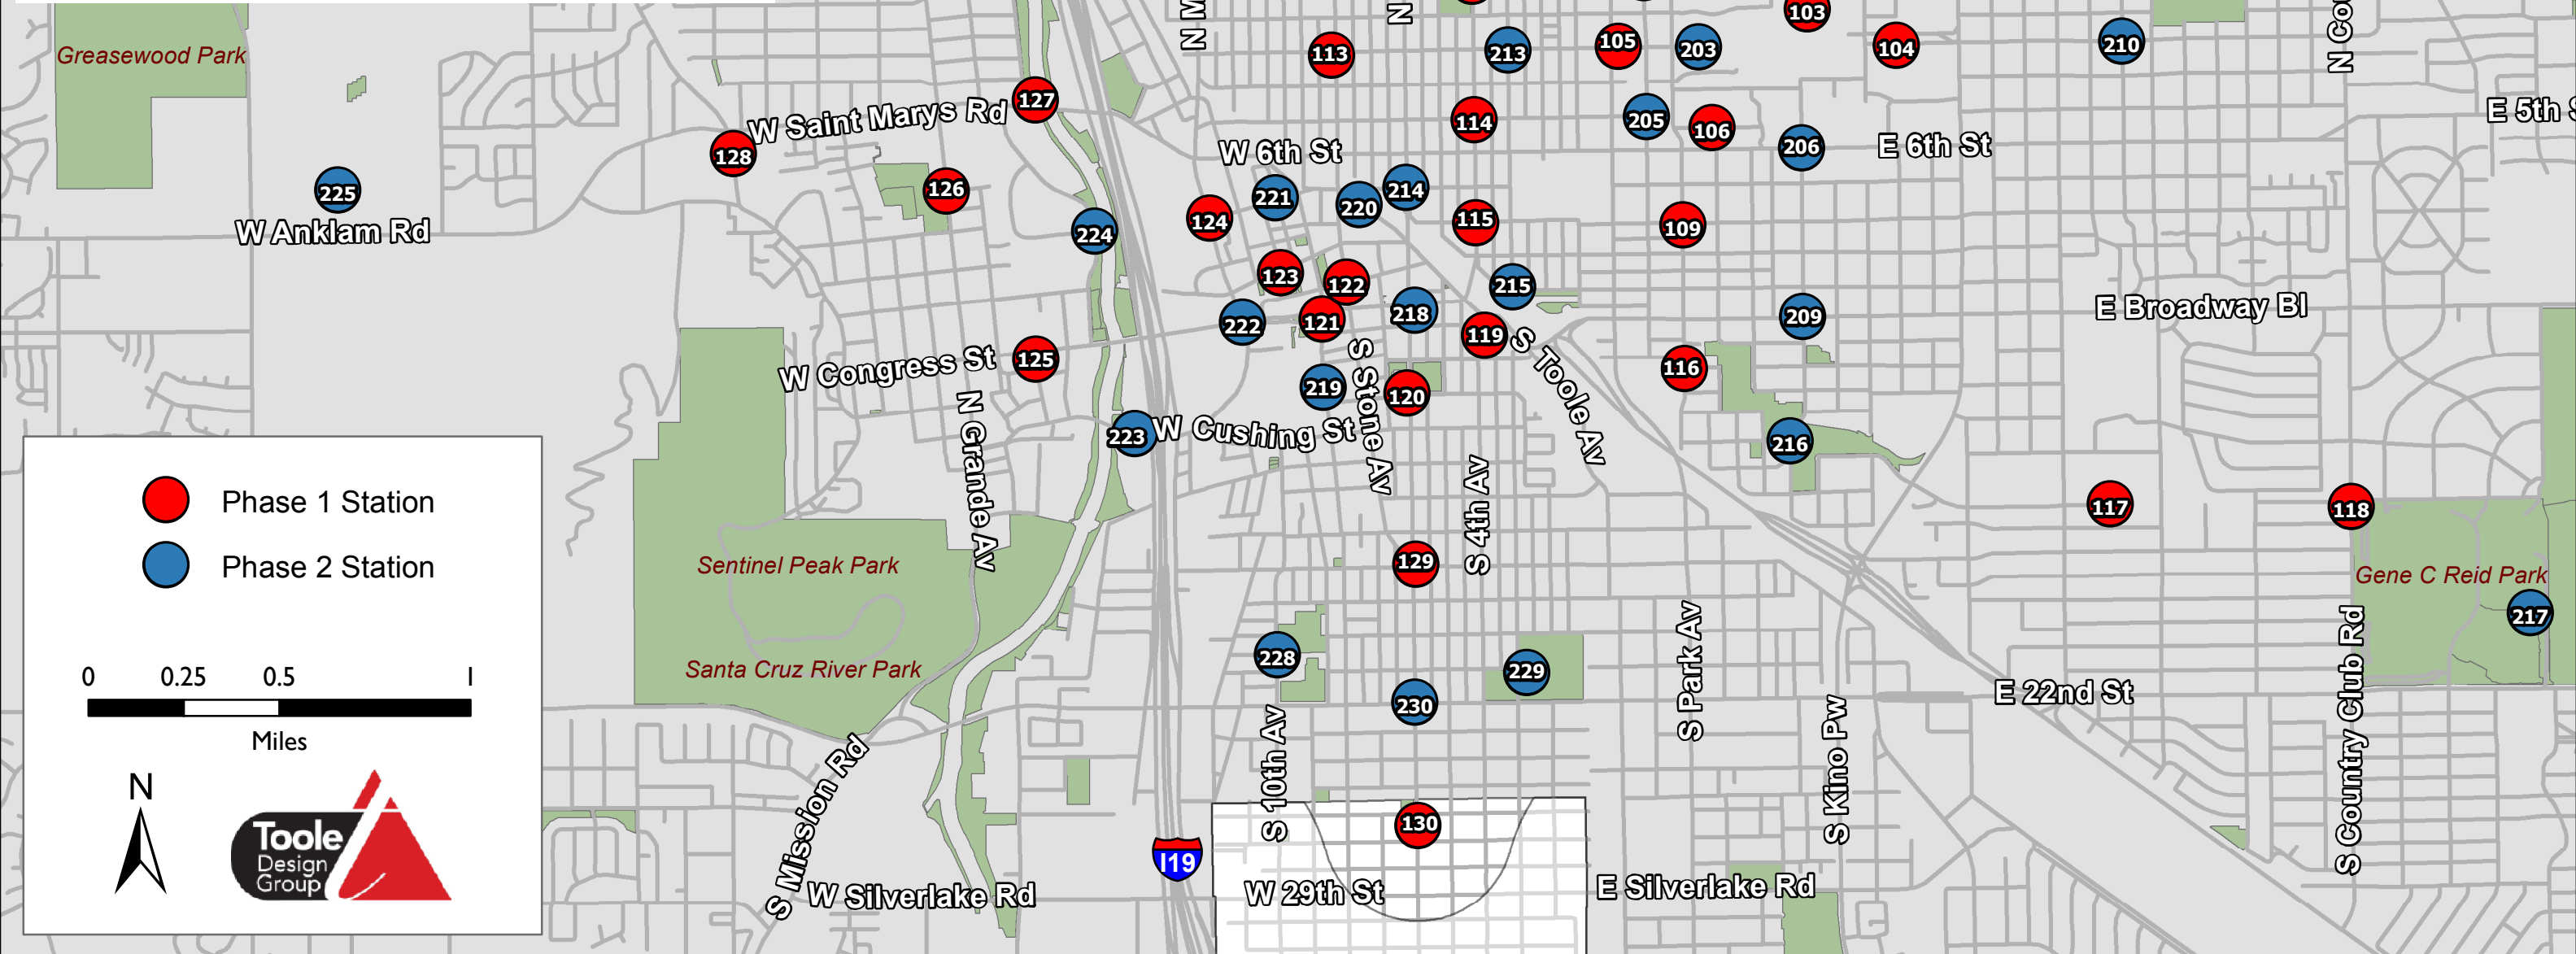

Number	Station Name	Number	Station Name
Phase 1		Phase 2	
101	Warren Avenue – Helen Street Station	201	Banner University Medical Center
102	Park Avenue Garage	202	Highland Garage
103	Student Union / 2 nd Street Garage	203	Centennial Hall
104	University Transit Hub	204	1 st Street & Tyndall Avenue
105	Main Gate Village	205	5 th Street & Tyndall Avenue
106	ENR Building	206	University Rec Center
107	Mountain Avenue & Copper Street	207	Linden Street & 1 st Avenue
108	Mountain Avenue & Linden Street	208	Adams Street & Tyndall Avenue
109	8 th Street & Park Avenue	209	Broadway & Highland Avenue
110	Himmel Park	210	3 rd Street & Norton Avenue
111	Pima Community College	211	Mansfield Park
112	Catalina Park	212	Main Street & Adams Avenue
113	University Blvd & Stone Avenue	213	University Blvd & 3 rd Street
114	4 th Avenue & 5 th Street	214	7 th Street & 6 th Avenue
115	4 th Avenue & 8 th Street	215	Aviation Bikeway at 3 rd Avenue
116	Lost Barrio	216	14 th Street & Highland Avenue
117	Rincon Vista Sports Complex	217	Reid Park Zoo
118	Reid Park	218	Congress & 6 th Avenue
119	Broadway & 4 th Avenue	219	Convention Center
120	Armory Park	220	Toole Street & 7 th Avenue
121	Church Avenue Streetcar	221	Franklin & Court
122	Stone & Pennington	222	Congress & Granada
123	Presidio Park	223	The Loop at Granada Avenue
124	Granada & Franklin	224	Bonita Avenue
125	Mercado	225	Pima Community College (West Campus)
126	Menlo Park	226	The Loop at Speedway Boulevard
127	The Loop at St. Mary's Road	227	El Rio
128	St. Mary's Hospital	228	Santa Rosa
129	Five Points	229	Santa Rita Park
130	South Tucson	230	22 nd Street & 6 th Avenue

* Phase 2 station locations may move into Phase 1 if there are private entities willing to fund the station.

- Phase 1 Station
- Phase 2 Station