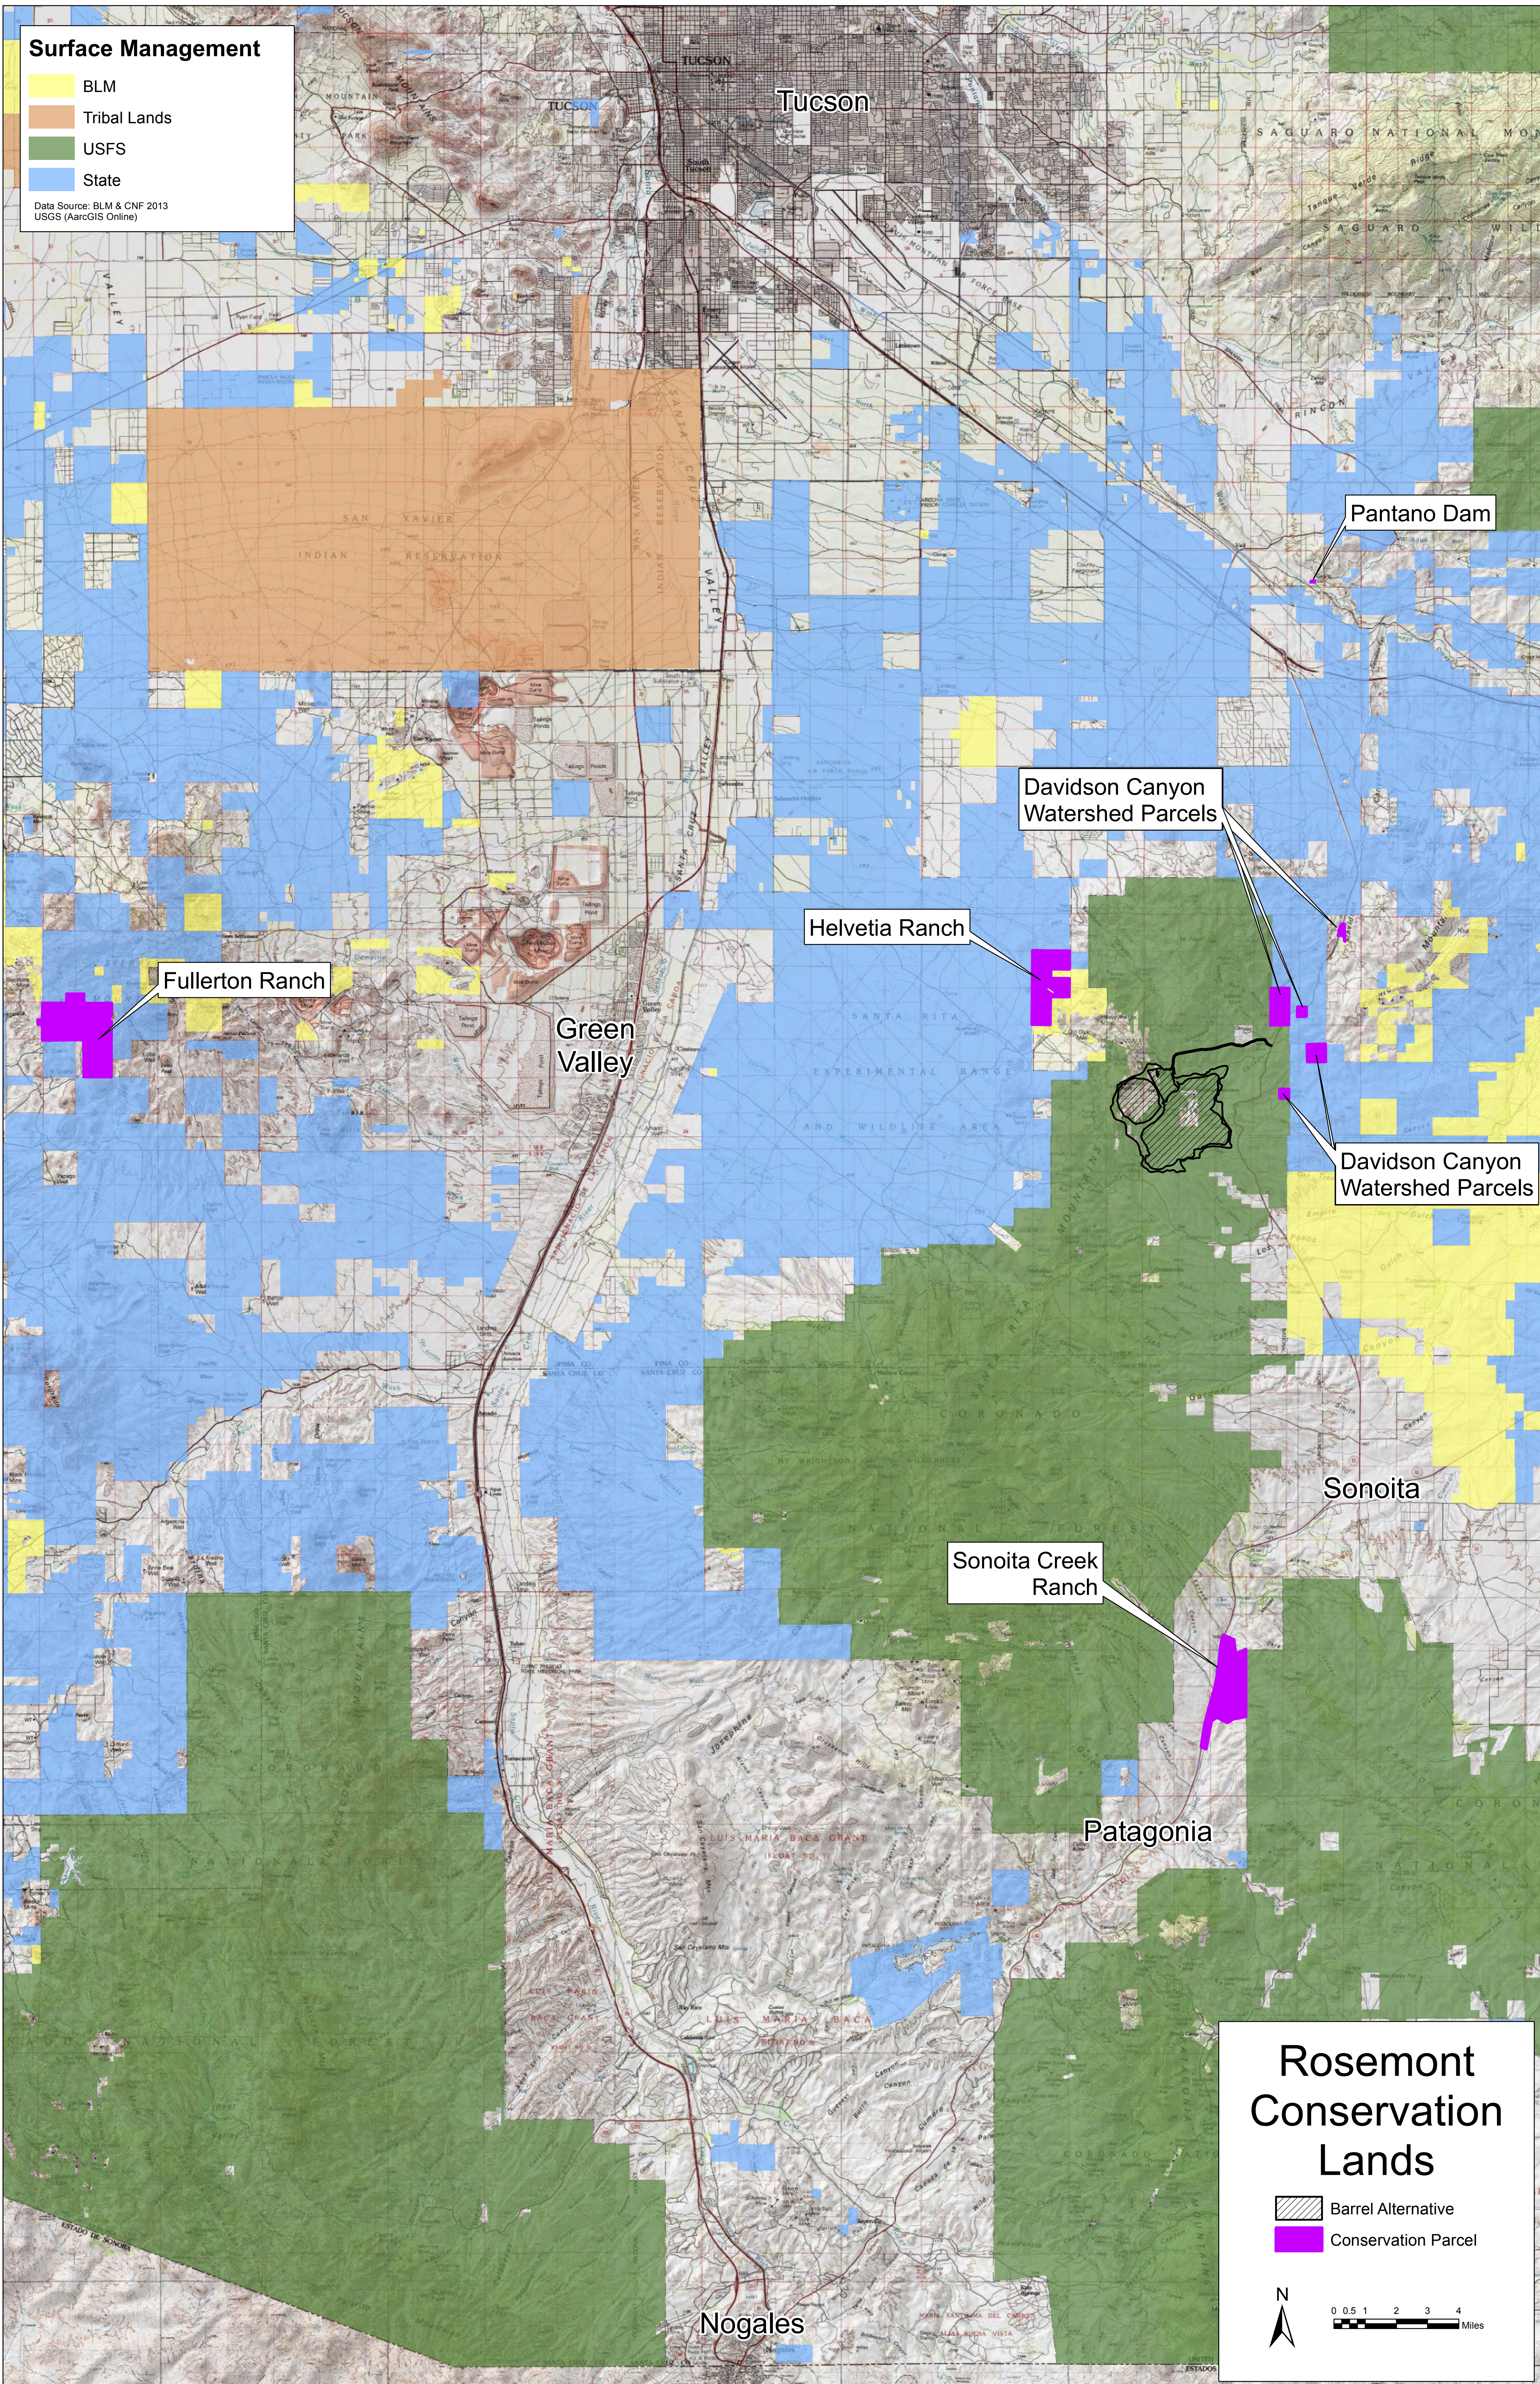

Surface Management

- BLM
- Tribal Lands
- USFS
- State

Data Source: BLM & CNF 2013
USGS (AarcGIS Online)

Fullerton Ranch

Green Valley

Helvetia Ranch

Davidson Canyon Watershed Parcels

Pantano Dam

Davidson Canyon Watershed Parcels

Sonota

Sonota Creek Ranch

Patagonia

Nogales

Rosemont Conservation Lands

- Barrel Alternative
- Conservation Parcel